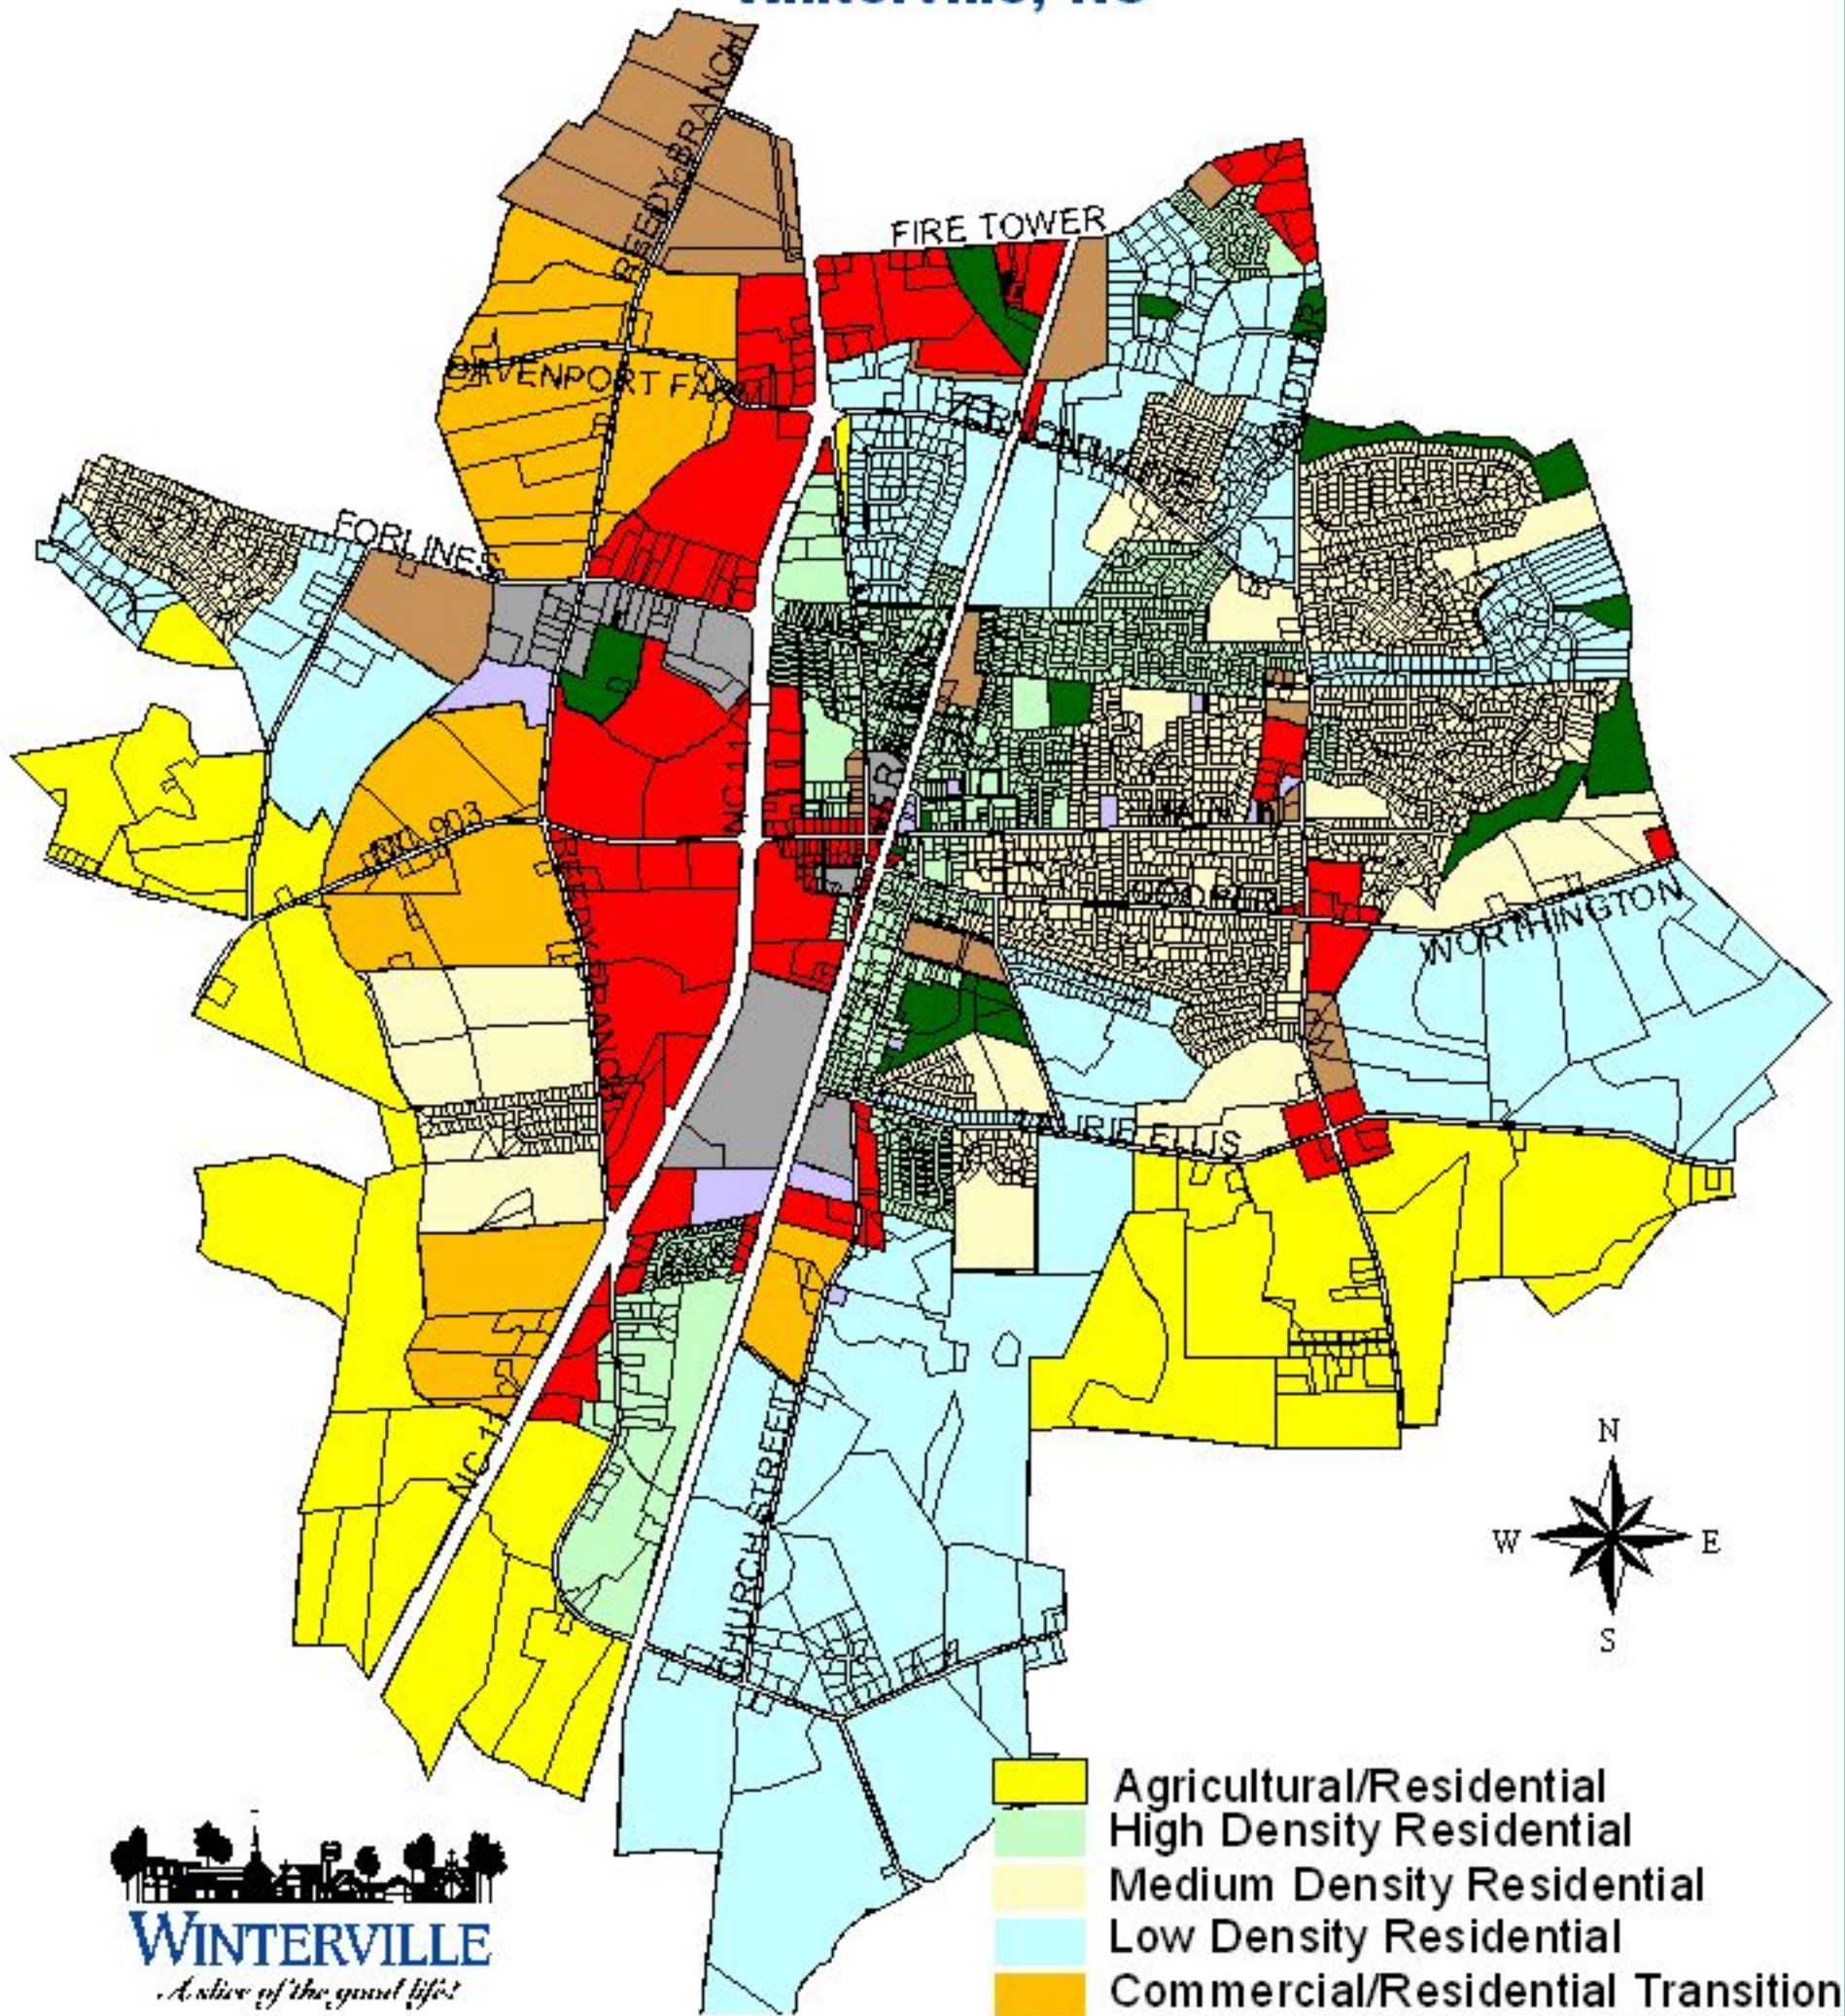

Horizon Land Use Plan Winterville, NC

January 2005

- Agricultural/Residential
- High Density Residential
- Medium Density Residential
- Low Density Residential
- Commercial/Residential Transition
- Office & Institutional
- Government/Utility
- Commercial
- Industrial
- Recreational/Cultural